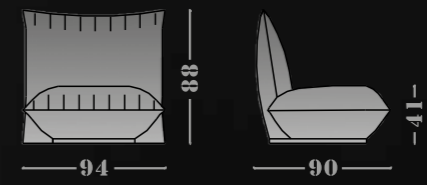

by
alberta
The first name in Italian sofas

BELLAVITA

BELLAVITA
MODELLO DEPOSITATO - REGISTERED MODEL
DESIGN GOLDEN STUDIO & DANILO VIGANÒ

COMP. OBLVC7

COMP. OBVTC8

COMP. OBVTC9

IBLVPS

17

IBLVPFFSM

SEDUTE / SEATS /
ASSISES / SITZLEHNEN

SCHIENALI h 105 / BACKRESTS h 105 /
DOSSIERS h 105 / RÜCKLEHNEN h 105

SCHIENALI h 80 / BACKRESTS h 80 /
DOSSIERS h 80 / RÜCKLEHNEN h 80

BRACCIOLO / ARM /
ACCOUDOIR / ARMLEHNE