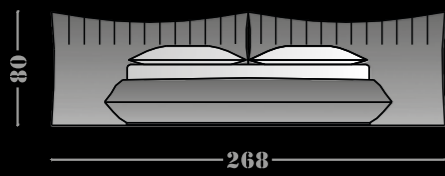

by
alberta
The first name in Italian sofas

BELLAVITA

BELLAVITA
MODELLO DEPOSITATO - REGISTERED MODEL
DESIGN GOLDEN STUDIO & DANILO VIGANÒ

COMP. OBLVC7

COMP. OBVTC8

COMP. OBVTC9

IBLVPS

17

IBLVPFFSM

SEDUTE / SEATS /
ASSISES / SITZLEHNEN

SCHIENALI h 105 / BACKRESTS h 105 /
DOSSIERS h 105 / RÜCKLEHNEN h 105

SCHIENALI h 80 / BACKRESTS h 80 /
DOSSIERS h 80 / RÜCKLEHNEN h 80

BRACCIOLO / ARM /
ACCOUDOIR / ARMLEHNE