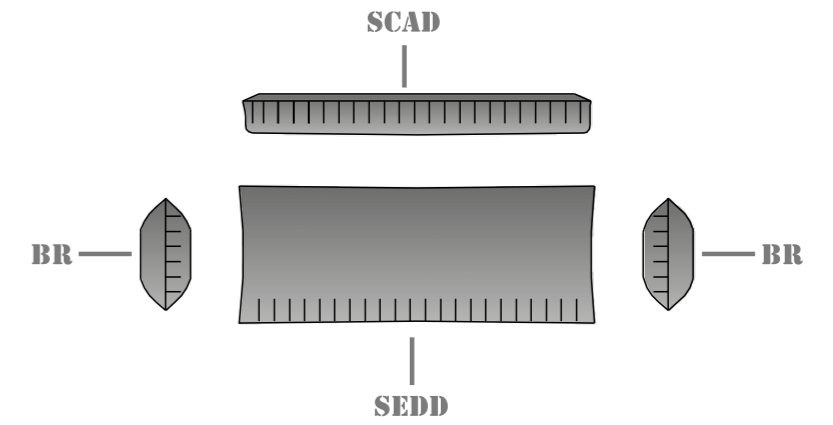

by
alberta
The first name in Italian sofas

BELLAVITA

BELLAVITA
MODELLO DEPOSITATO - REGISTERED MODEL
DESIGN GOLDEN STUDIO & DANILO VIGANÒ

COMP. OBLVC7

COMP. OBVTC8

COMP. OBVTC9

IBLVPS

17

IBLVPFFSM

SEDUTE / SEATS /
ASSISES / SITZLEHNEN

SCHIENALI h 105 / BACKRESTS h 105 /
DOSSIERS h 105 / RÜCKLEHNEN h 105

SCHIENALI h 80 / BACKRESTS h 80 /
DOSSIERS h 80 / RÜCKLEHNEN h 80

BRACCIOLO / ARM /
ACCOUDOIR / ARMLEHNE