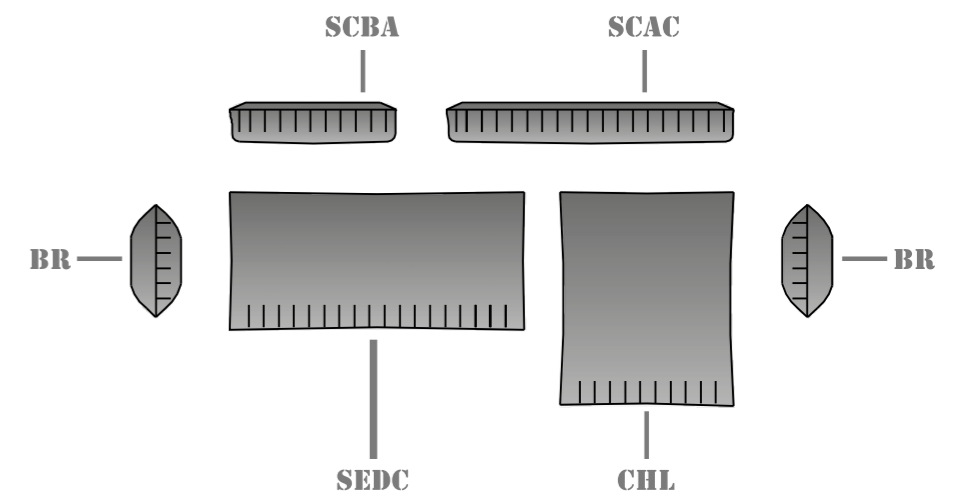

by
alberta
The first name in Italian sofas

BELLAVITA

BELLAVITA
MODELLO DEPOSITATO - REGISTERED MODEL
DESIGN GOLDEN STUDIO & DANILO VIGANÒ

COMP. OBLVC7

COMP. OBVTC8

COMP. OBVTC9

IBLVPS

17

IBLVPFFSM

SEDUTE / SEATS /
ASSISES / SITZLEHNEN

SCHIENALI h 105 / BACKRESTS h 105 /
DOSSIERS h 105 / RÜCKLEHNEN h 105

SCHIENALI h 80 / BACKRESTS h 80 /
DOSSIERS h 80 / RÜCKLEHNEN h 80

BRACCIOLO / ARM /
ACCOUDOIR / ARMLEHNE