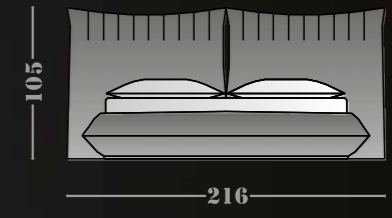

by
alberta
The first name in Italian sofas

BELLAVITA

BELLAVITA
MODELLO DEPOSITATO - REGISTERED MODEL
DESIGN GOLDEN STUDIO & DANILO VIGANÒ

COMP. OBLVC7

COMP. OBVTC8

COMP. OBVTC9

IBLVPS

17

IBLVPFFSM

SEDUTE / SEATS /
ASSISES / SITZLEHNEN

SCHIENALI h 105 / BACKRESTS h 105 /
DOSSIERS h 105 / RÜCKLEHNEN h 105

SCHIENALI h 80 / BACKRESTS h 80 /
DOSSIERS h 80 / RÜCKLEHNEN h 80

BRACCIOLO / ARM /
ACCOUDOIR / ARMLEHNE