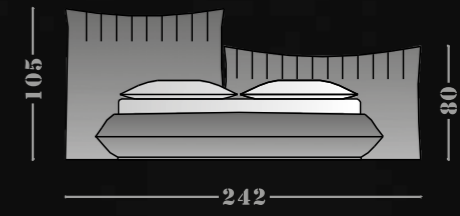

by
alberta
The first name in Italian sofas

BELLAVITA

BELLAVITA
MODELLO DEPOSITATO - REGISTERED MODEL
DESIGN GOLDEN STUDIO & DANILO VIGANÒ

COMP. OBLVC7

COMP. OBVTC8

COMP. OBVTC9

IBLVPS

17

IBLVPFFSM

SEDUTE / SEATS /
ASSISES / SITZLEHNEN

SCHIENALI h 105 / BACKRESTS h 105 /
DOSSIERS h 105 / RÜCKLEHNEN h 105

SCHIENALI h 80 / BACKRESTS h 80 /
DOSSIERS h 80 / RÜCKLEHNEN h 80

BRACCIOLO / ARM /
ACCOUDOIR / ARMLEHNE