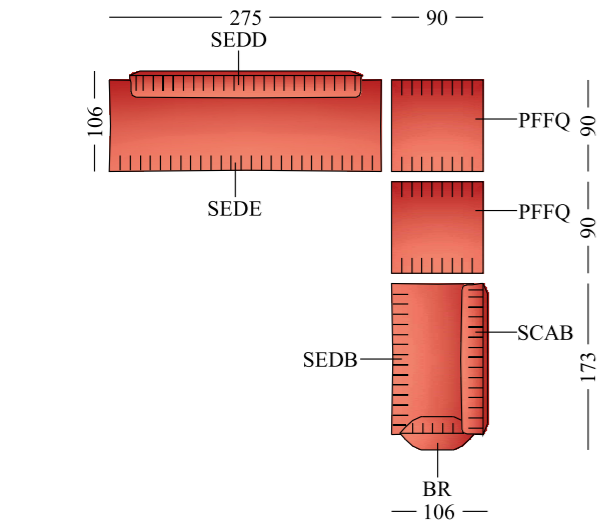

Tessuto/Fabric/Tissu/Stoff: 1BLV
 Pelle/Leather/Cuir/Leder: 2BVT

POLTRONA SMALL / SMALL ARMCHAIR /
 CHAUFFEUSE SMALL / SMALL SESSEL

SMALL POUF / SMALL HOCKER
 PFFSM

LETTO / BED / LIT / BETT

Tessuto/Fabric/Tissu/Stoff: 1BVL
 Pelle/Leather/Cuir/Leder: 2BVP