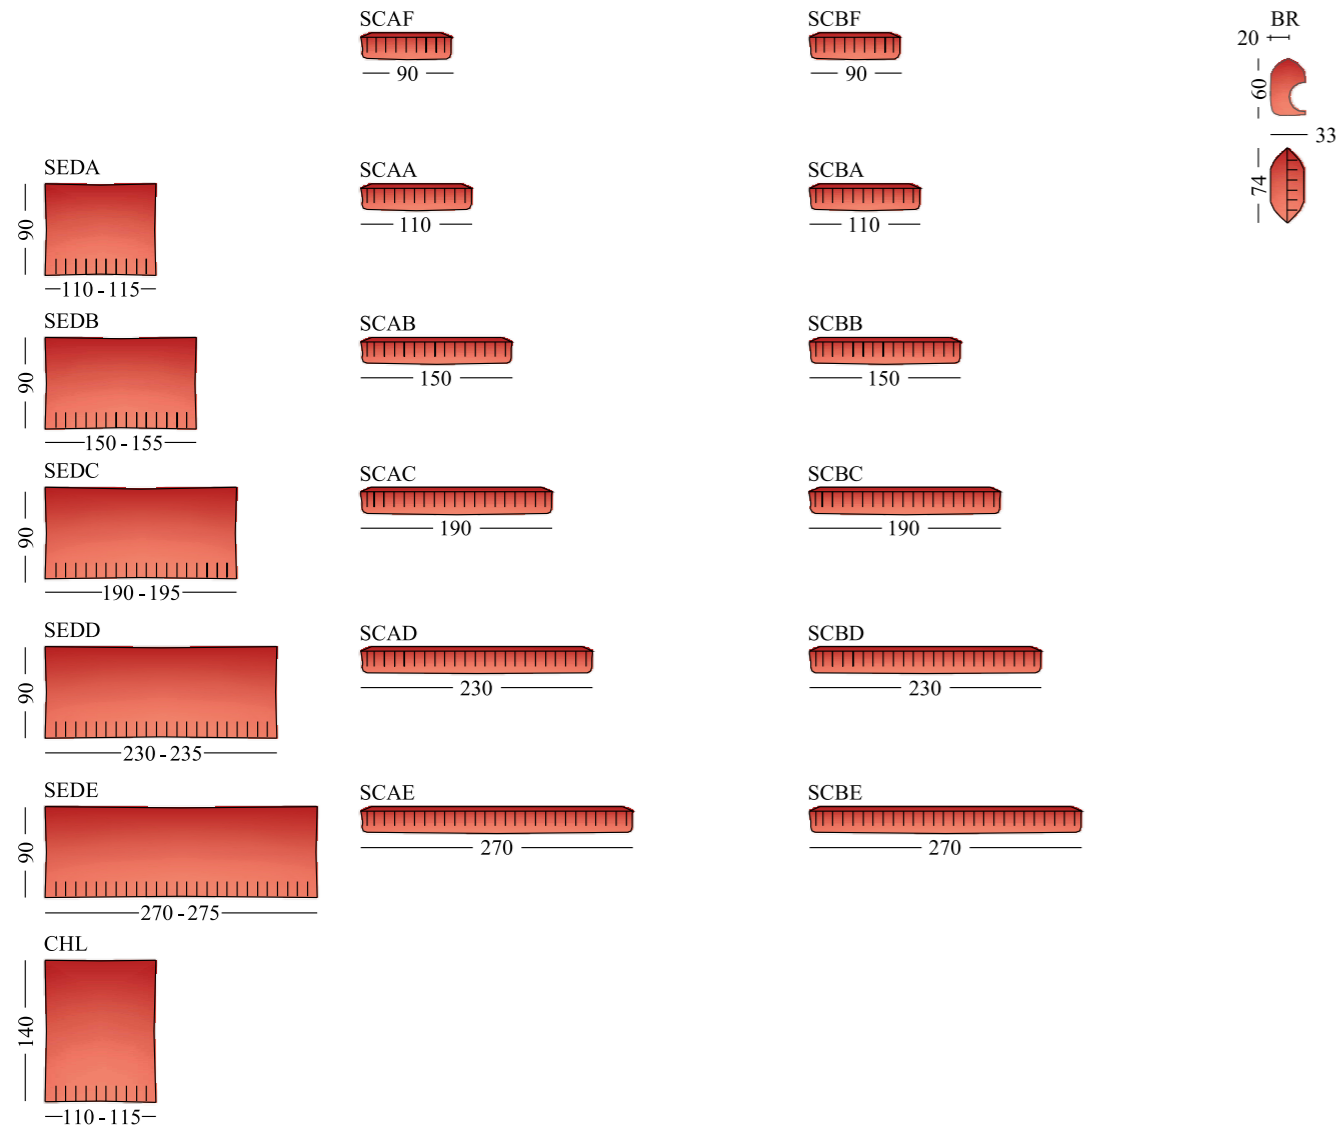

SEDUTE / SEATS /
ASSISES / SITZLEHNEN

SCHIENALI h 105 / BACKRESTS h 105 /
DOSSIERS h 105 / RÜCKLEHNEN h 105

SCHIENALI h 80 / BACKRESTS h 80 /
DOSSIERS h 80 / RÜCKLEHNEN h 80

BRACCIOLO / ARM /
ACCOUDOIR / ARMLEHNE

Tessuto/Fabric/Tissu/Stoff: 1BLV
Pelle/Leather/Cuir/Leder: 2BVT
es. Cod. PFFQ -> 2BVT + PFFQ = 2BVTPFFQ