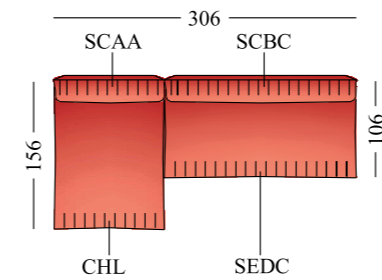

Tessuto/Fabric/Tissu/Stoff: 1BLV
 Pelle/Leather/Cuir/Leder: 2BVT

POLTRONA SMALL / SMALL ARMCHAIR /
 CHAUFFEUSE SMALL / SMALL SESSEL

SMALL POUF / SMALL HOCKER
 PFFSM

LETTO / BED / LIT / BETT

Tessuto/Fabric/Tissu/Stoff: 1BVL
 Pelle/Leather/Cuir/Leder: 2BVP