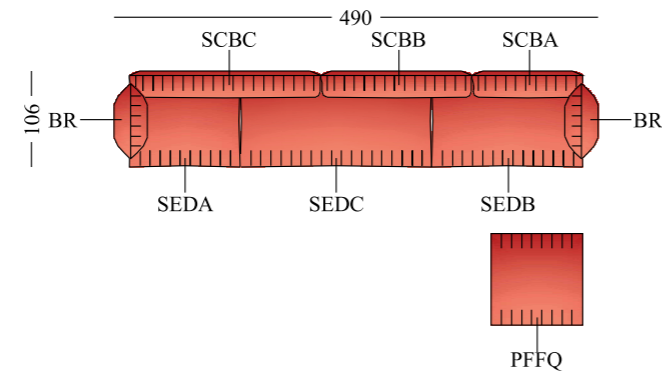

Tessuto/Fabric/Tissu/Stoff: 1BLV
 Pelle/Leather/Cuir/Leder: 2BVT

POLTRONA SMALL / SMALL ARMCHAIR /
 CHAUFFEUSE SMALL / SMALL SESSEL

SMALL POUF / SMALL HOCKER
 PFFSM

LETTO / BED / LIT / BETT

Tessuto/Fabric/Tissu/Stoff: 1BVL
 Pelle/Leather/Cuir/Leder: 2BVP