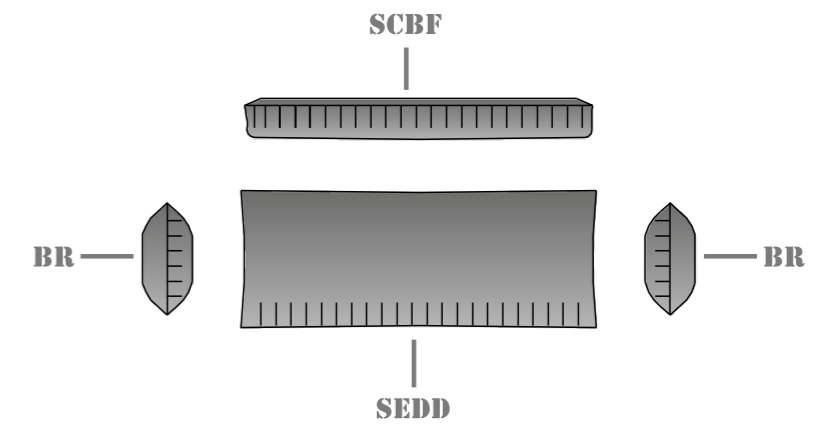

by
alberta
The first name in Italian sofas

BELLAVITA

BELLAVITA
MODELLO DEPOSITATO - REGISTERED MODEL
DESIGN GOLDEN STUDIO & DANILO VIGANÒ

COMP. OBLVC7

COMP. OBVTC8

COMP. OBVTC9

IBLVPS

17

IBLVPFFSM

SEDUTE / SEATS /
ASSISES / SITZLEHNEN

SCHIENALI h 105 / BACKRESTS h 105 /
DOSSIERS h 105 / RÜCKLEHNEN h 105

SCHIENALI h 80 / BACKRESTS h 80 /
DOSSIERS h 80 / RÜCKLEHNEN h 80

BRACCIOLO / ARM /
ACCOUDOIR / ARMLEHNE